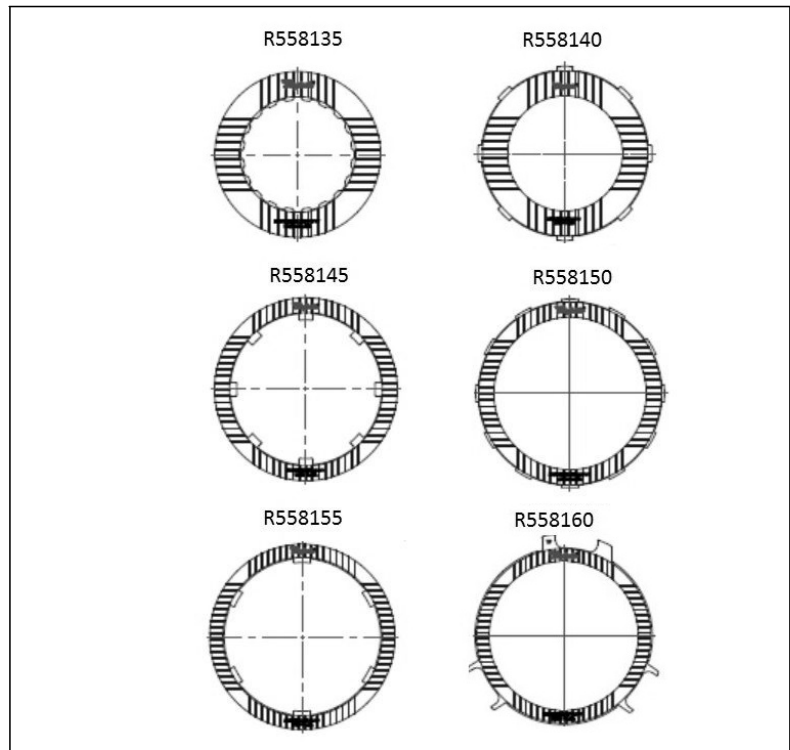

Clutch-Pack Module

Transmission: Renault / Peugeot AL4

Part No.
RCP96-277

Year Coverage:
1998-ON

Carton Qty:
5 Boards/Carton

Features/Benefits:

Complete unit coverage.

Contains friction components manufactured with a unique blend of high energy fibers for smooth engagements and high temperature durability.

Also Available for Renault / Peugeot AL4

Filter:
515721

Components:

<u>Part No.</u>	<u>Quantity</u>	<u>Description</u>
R558135	7	Forward Internal Clutch
R558140	7	Forward External Clutch
R558145	3	Reverse Internal Clutch
R558150	3	Reverse External Clutch
R558155	3	Intermediate Internal Clutch
R558160	3	Intermediate External Clutch

Qualifies for waiving fees & handling charges through August 23, 2013

The best choice, the first time and every time.

www.raybestospowertrain.com